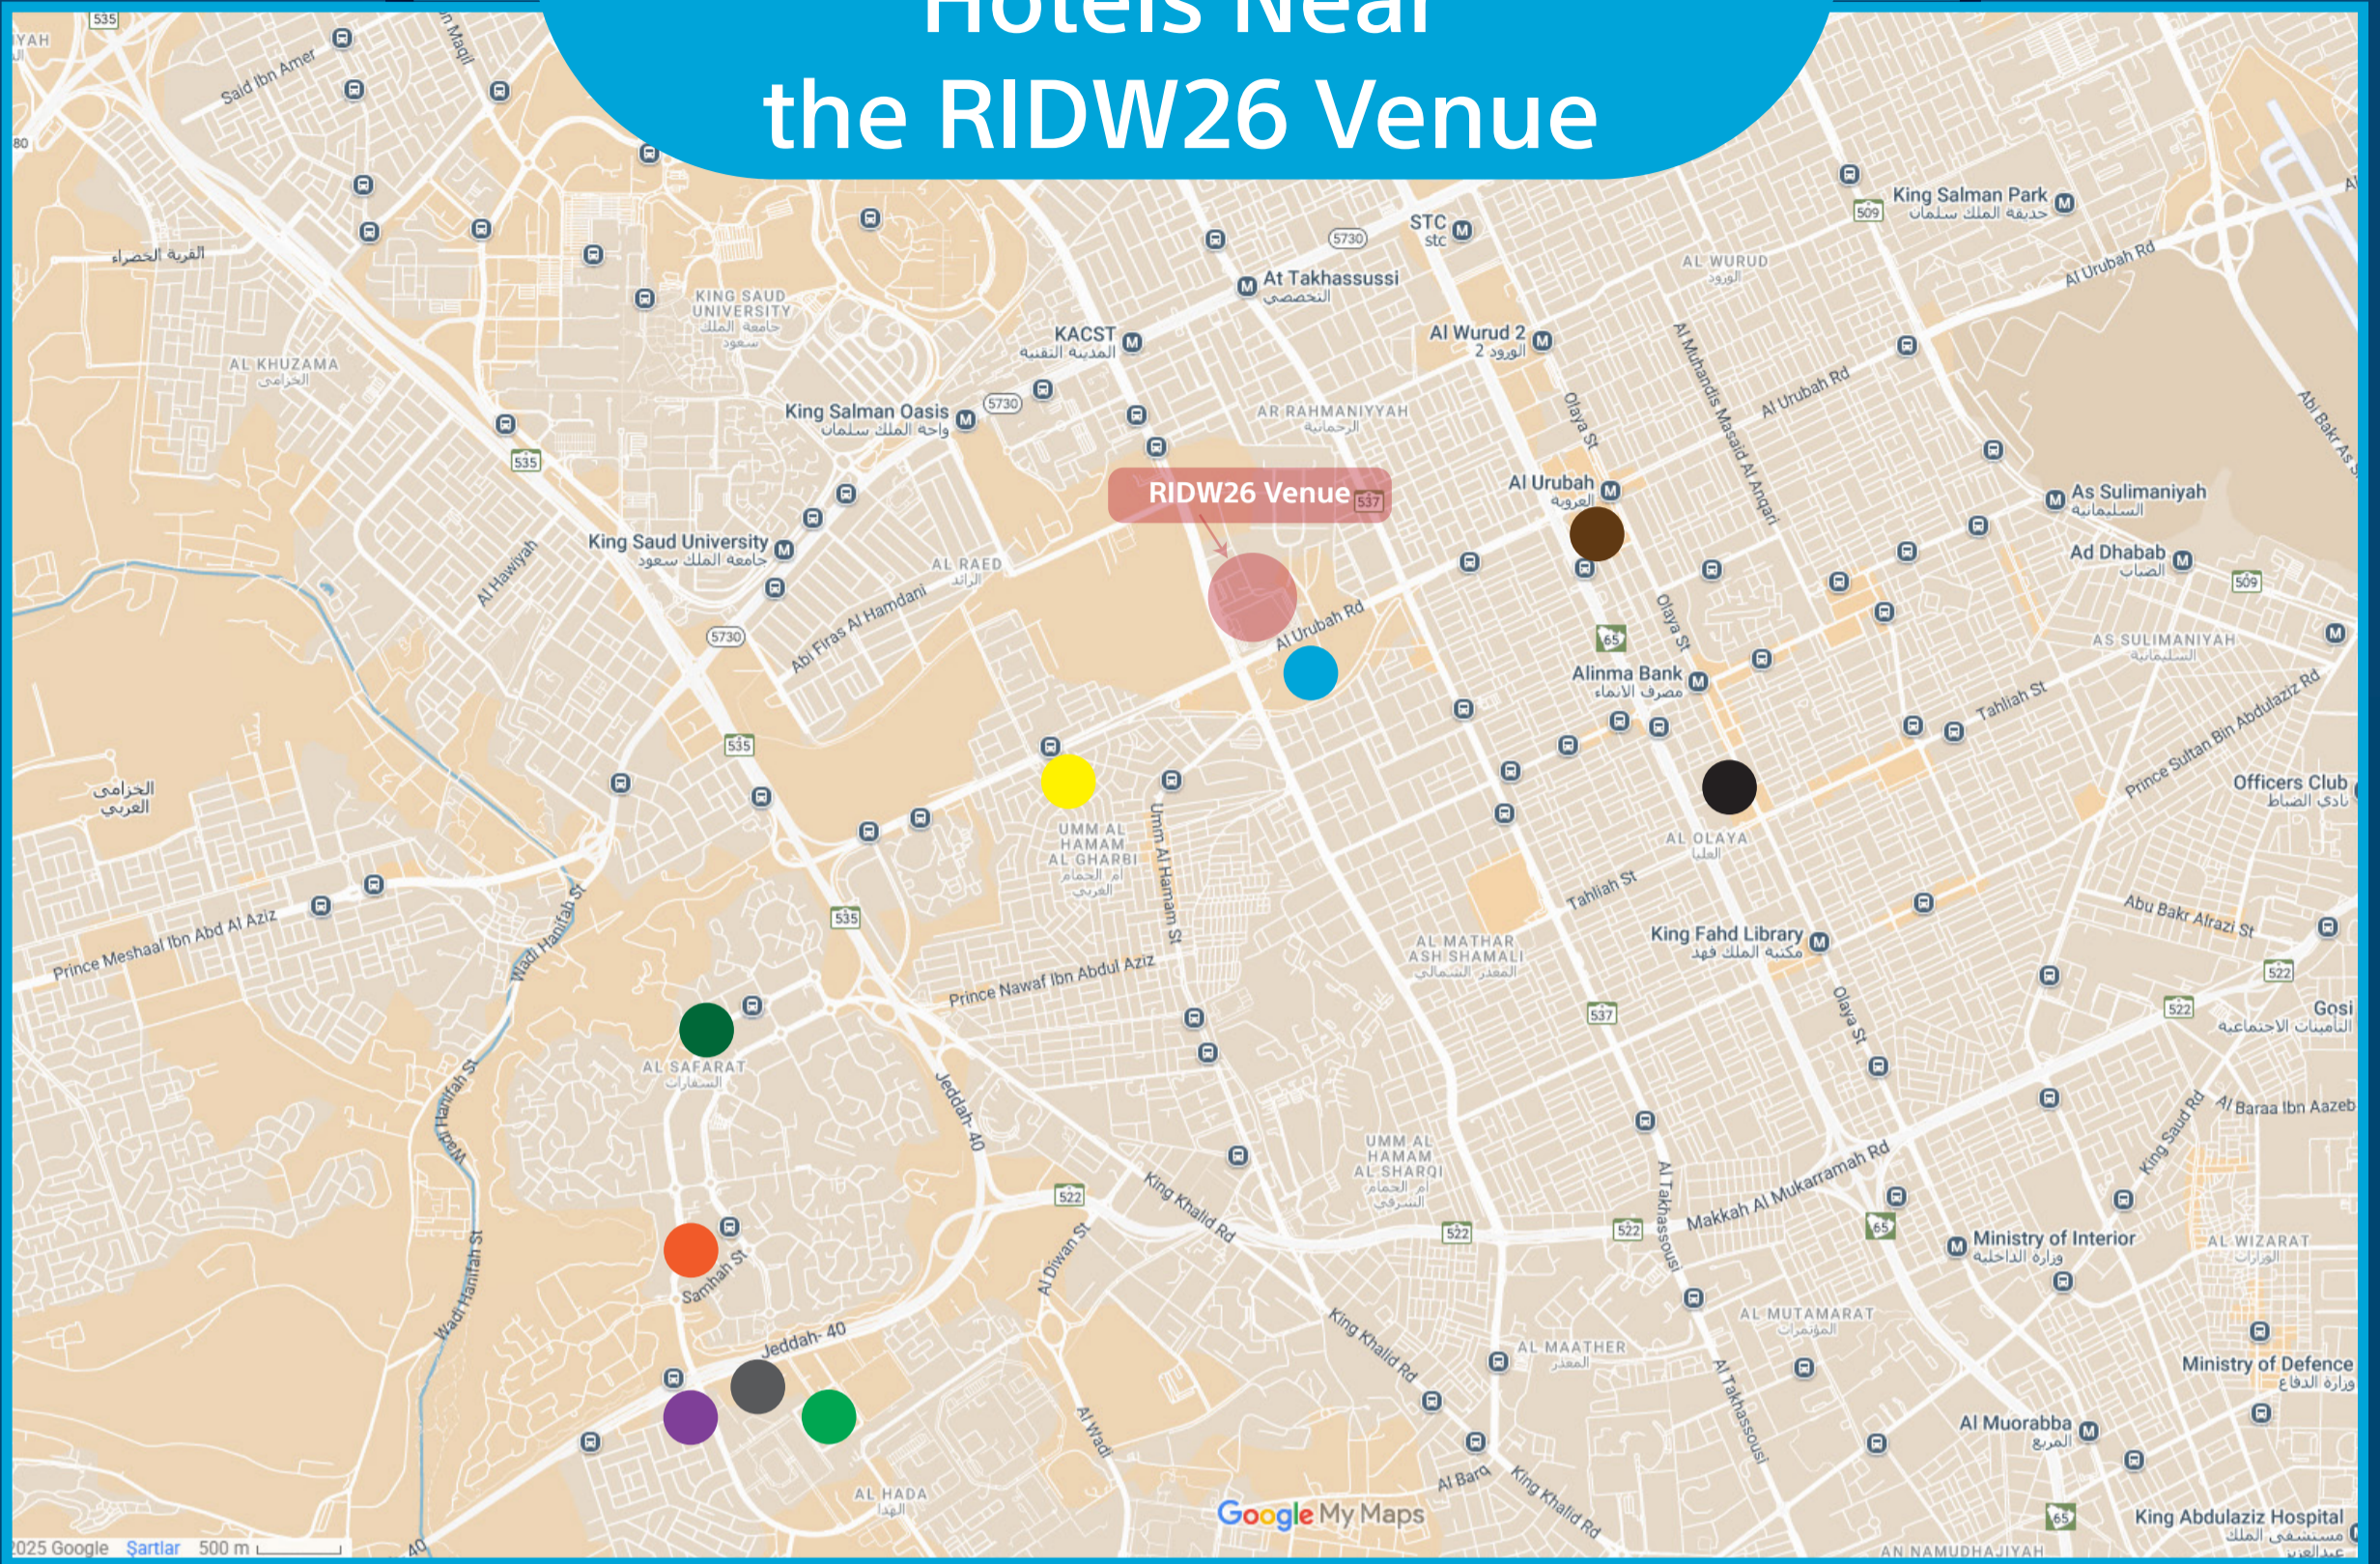

Hotels Near the RIDW26 Venue

Al Mashreq Boutique Hotel

Travel Time to the RIDW26 Venue	3 Min	Get 10% Off Using Code: RIDW26
Location		

Radisson Blu Hotel

Travel Time to the RIDW26 Venue	13 Min	Get 15% Off Using Code: RIDW26
Location		

Courtyard by Marriott

Travel Time to the RIDW26 Venue	10 Min
Location	

The Ritz-Carlton

Travel Time to the RIDW26 Venue	15 Min
Location	

Four Seasons Hotel

Travel Time to the RIDW26 Venue	6 Min
Location	

Voyage Hotel

Travel Time to the RIDW26 Venue	3 Min
Location	

Hyatt Regency

Travel Time to the RIDW26 Venue	10 Min
Location	

Marriott Riyadh Hotel

Travel Time to the RIDW26 Venue	15 Min
Location	

The St. Regis Riyadh Hotel

Travel Time to the RIDW26 Venue	15 Min
Location	